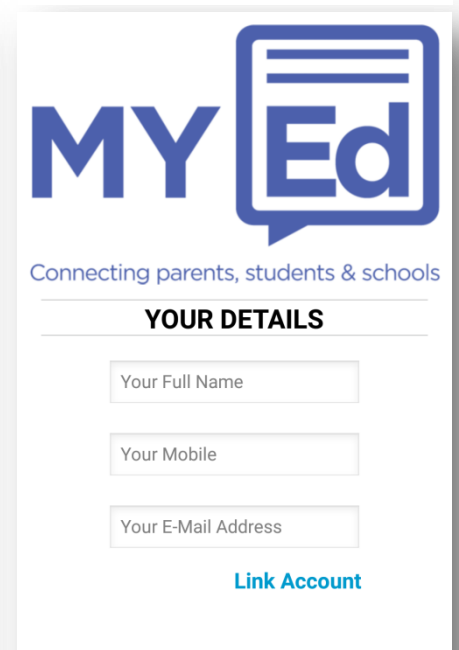

Connecting parents, students and schools

After downloading...

1. Search for the school

2. Select the school

3. Enter details

Note: to access 'My Student' you need to enter the number given to school as a priority 1 contact

YOU CAN NOW ACCESS OUR APP!

5. Select the school

4. Enter code received on text