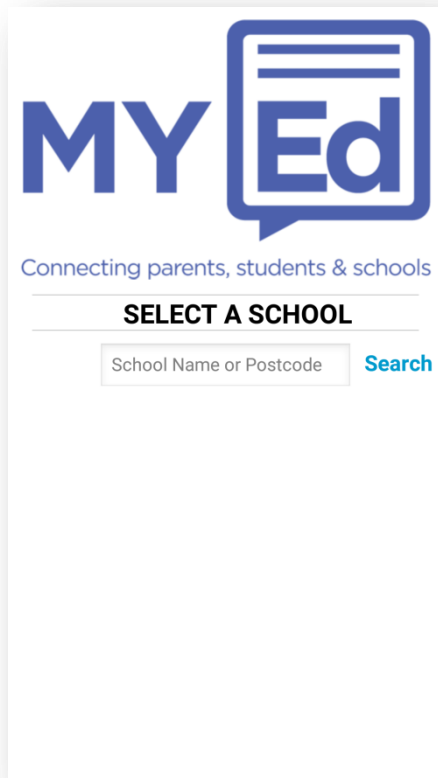

Connecting parents, students and schools

After downloading...

1. Search for the school

2. Select the school

3. Enter details

Note: to access 'My Student' you need to enter the number given to school as a priority 1 contact

YOU CAN NOW ACCESS OUR APP!

5. Select the school

4. Enter code received on text