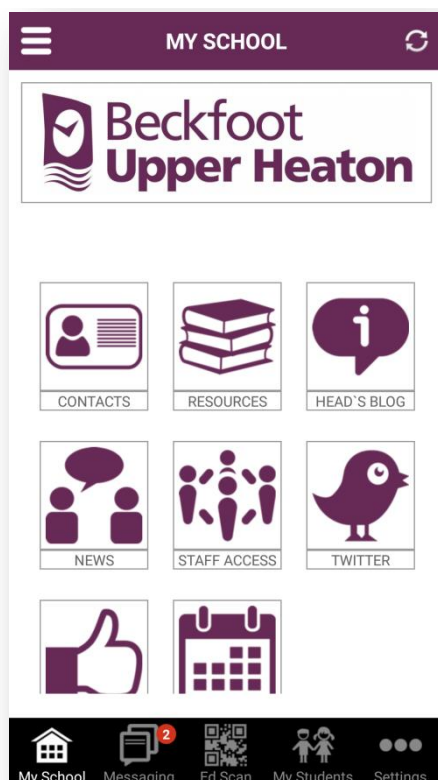

Connecting parents, students and schools

After downloading...

1. Search for the school

2. Select the school

3. Enter details

Note: to access 'My Student' you need to enter the number given to school as a priority 1 contact

YOU CAN NOW ACCESS OUR APP!

5. Select the school

4. Enter code received on text