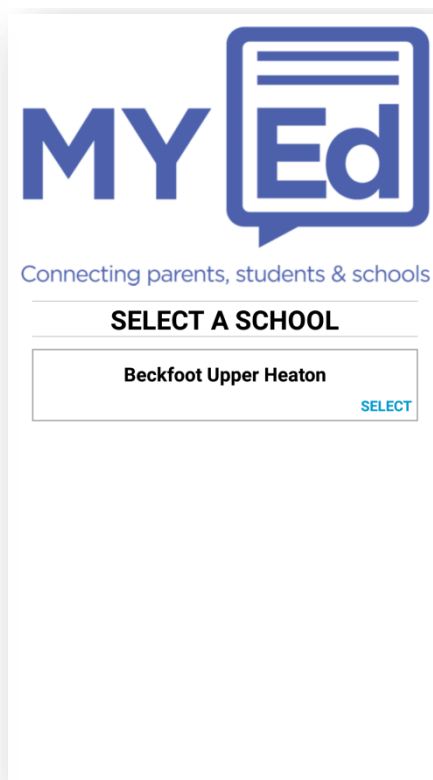

Connecting parents, students and schools

After downloading...

1. Search for the school

2. Select the school

3. Enter details

Note: to access 'My Student' you need to enter the number given to school as a priority 1 contact

YOU CAN NOW ACCESS OUR APP!

5. Select the school

4. Enter code received on text