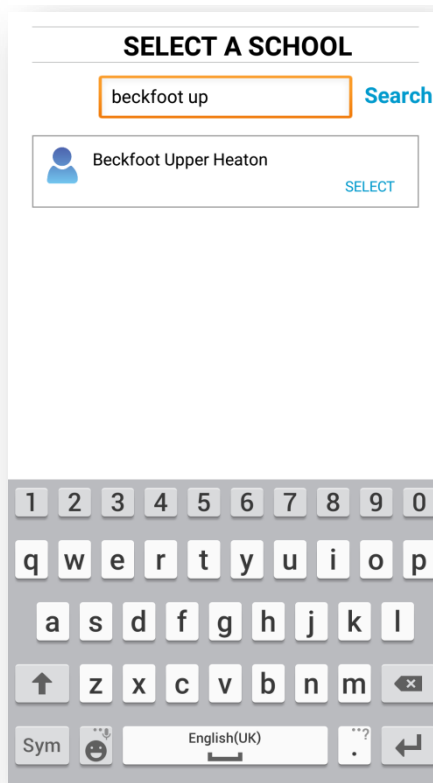

Connecting parents, students and schools

After downloading...

1. Search for the school

2. Select the school

3. Enter details

Note: to access 'My Student' you need to enter the number given to school as a priority 1 contact

YOU CAN NOW ACCESS OUR APP!

5. Select the school

4. Enter code received on text